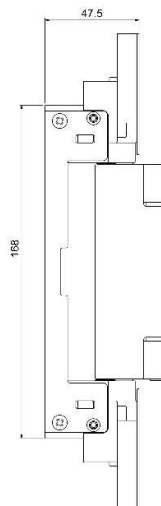

## CH300-240 : 3D Adjustable Concealed Hinge

CHS300	
Door	Wood door, steel door, profile door, folding door
Load capacity	300kg
Standard	EN 1935:2016
Length	240mm
Min. door thickness	Not less than 45mm
Opening angle	Up to 180 degrees
Continuously adjustable in 3-Dimensions	Side: + / - 3mm Height: + / - 3mm Depth: + / - 1 mm
Handed	Non-handed designe
Material	SUS304
Finish	SS, PS, AB, PVD
Quantity for single door	2pcs
The 3rd hinge will increase loading capacity by 20%. Please refer to the instructions	

# CH200-240:

CH200	
Door	Wood door, steel door, profile door, folding door
Load capacity	200kg
Standard	EN1935:2016
Length	240mm
Min door thickness	Not less than 45mm
Opening angle	Up to 180 degrees
Continuously adjustable in 3-Dimensions	Side: +/- 3mm Height: +/- 3mm Depth: +/- 1.5mm
Handed	Non-handed design
Material	SUS304
Finish	SS, PS, AB, PVD
Quantity for single door	2pcs
	The 3rd hinge will increase loading capacity by 20% Please refer to the instructions

# CH120-185:

CH120	
Door	Wood door, steel door, profile door, folding door
Load capacity	120kg
Standard	EN1935:2016
Length	185mm
Min door thickness	Not less than 35mm
Opening angle	Up to 180 degrees
Continuously adjustable in 3-Dimensions	Side: + / - 3mm Height: + / - 3mm Depth: + / - 2mm
Handed	Non-handed design
Material	SUS304
Finish	SS, PS, AB, PVD
Quantity for single door	2pcs
	The 3rd hinge will increase loading capacity by 20% Please refer to the instructions