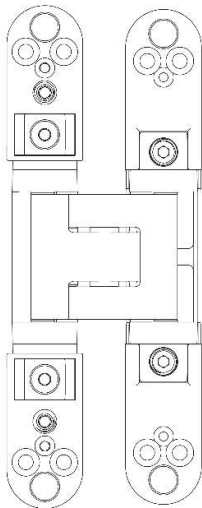

Certificate:
1) EN1935
2) EN1634-1, Fire rated