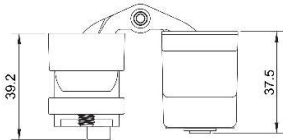

Certificate:
1) EN1935
2) EN1634-1, Fire rated