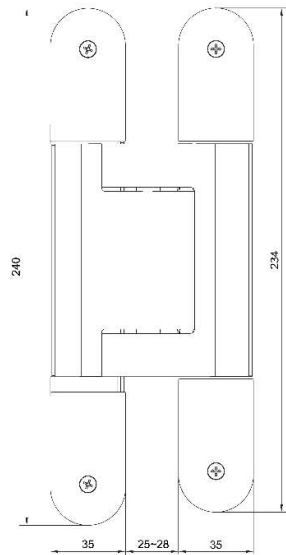

## CH300-240 : 3D Adjustable Concealed Hinge

CHS300	
Door	Wood door, steel door, profile door, folding door
Load capacity	300kg
Standard	EN 1935:2016
Length	240mm
Min. door thickness	Not less than 45mm
Opening angle	Up to 180 degrees
Continuously adjustable in 3-Dimensions	Side: + / - 3mm Height: + / - 3mm Depth: + / - 1 mm
Handed	Non-handed designe
Material	SUS304
Finish	SS, PS, AB, PVD
Quantity for single door	2pcs
The 3rd hinge will increase loading capacity by 20%. Please refer to the instructions	

# CH200-240:

CH200	
Door	Wood door, steel door, profile door, folding door
Load capacity	200kg
Standard	EN1935:2016
Length	240mm
Min door thickness	Not less than 45mm
Opening angle	Up to 180 degrees
Continuously adjustable in 3-Dimensions	Side: +/- 3mm Height: +/- 3mm Depth: +/- 1.5mm
Handed	Non-handed design
Material	SUS304
Finish	SS, PS, AB, PVD
Quantity for single door	2pcs
	The 3rd hinge will increase loading capacity by 20% Please refer to the instructions

# CH120-185:

CH120	
Door	Wood door, steel door, profile door, folding door
Load capacity	120kg
Standard	EN1935:2016
Length	185mm
Min door thickness	Not less than 35mm
Opening angle	Up to 180 degrees
Continuously adjustable in 3-Dimensions	Side: + / - 3mm Height: + / - 3mm Depth: + / - 2mm
Handed	Non-handed design
Material	SUS304
Finish	SS, PS, AB, PVD
Quantity for single door	2pcs
	The 3rd hinge will increase loading capacity by 20% Please refer to the instructions