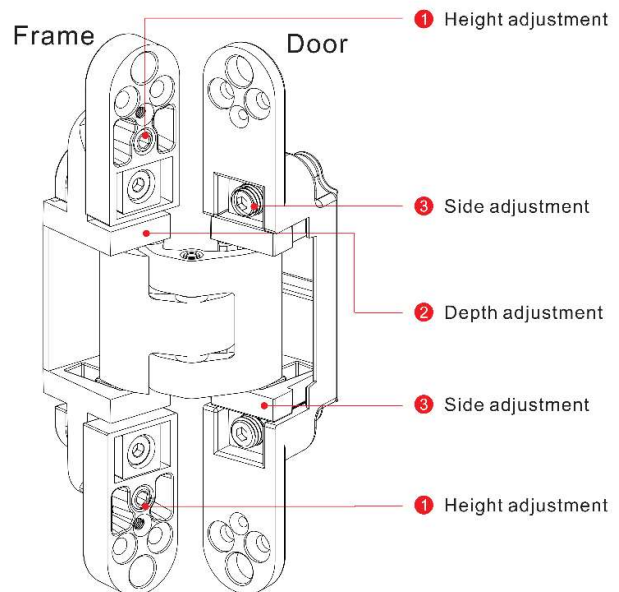

Certificate:
1) EN1935
2) EN1634-1, Fire rated