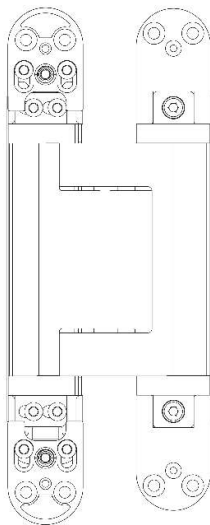

## CH300-240 : 3D Adjustable Concealed Hinge

CHS300	
Door	Wood door, steel door, profile door, folding door
Load capacity	300kg
Standard	EN 1935:2016
Length	240mm
Min. door thickness	Not less than 45mm
Opening angle	Up to 180 degrees
Continuously adjustable in 3-Dimensions	Side: + / - 3mm Height: + / - 3mm Depth: + / - 1 mm
Handed	Non-handed designe
Material	SUS304
Finish	SS, PS, AB, PVD
Quantity for single door	2pcs
The 3rd hinge will increase loading capacity by 20%. Please refer to the instructions	

# CH200-240:

CH200	
Door	Wood door, steel door, profile door, folding door
Load capacity	200kg
Standard	EN1935:2016
Length	240mm
Min door thickness	Not less than 45mm
Opening angle	Up to 180 degrees
Continuously adjustable in 3-Dimensions	Side: +/- 3mm Height: +/- 3mm Depth: +/- 1.5mm
Handed	Non-handed design
Material	SUS304
Finish	SS, PS, AB, PVD
Quantity for single door	2pcs
	The 3rd hinge will increase loading capacity by 20% Please refer to the instructions

# CH120-185:

CH120	
Door	Wood door, steel door, profile door, folding door
Load capacity	120kg
Standard	EN1935:2016
Length	185mm
Min door thickness	Not less than 35mm
Opening angle	Up to 180 degrees
Continuously adjustable in 3-Dimensions	Side: + / - 3mm Height: + / - 3mm Depth: + / - 2mm
Handed	Non-handed design
Material	SUS304
Finish	SS, PS, AB, PVD
Quantity for single door	2pcs
	The 3rd hinge will increase loading capacity by 20% Please refer to the instructions