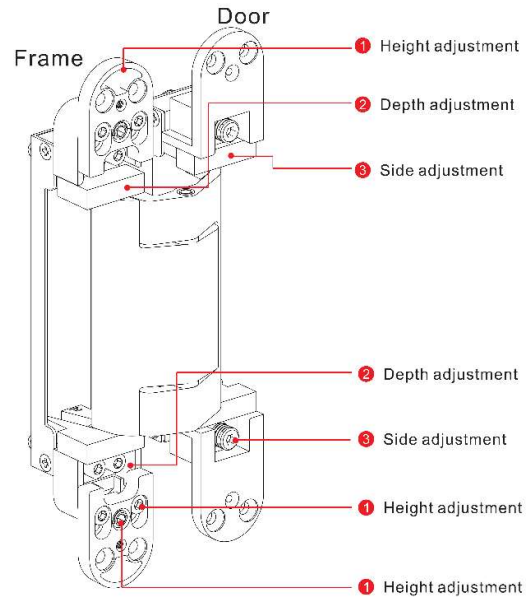

# Concealed Hinges:

GAOS Concealed hinges provide an ideal solution for flawless closure. Our 3D adjustable concealed hinges comply with DIN - EN standards.

## CH300-240 : 3D Adjustable Concealed Hinge

CHS300	
Door	Wood door, steel door, profile door, folding door
Load capacity	300kg
Standard	EN 1935:2016
Length	240mm
Min. door thickness	Not less than 45mm
Opening angle	Up to 180 degrees
Continuously adjustable in 3-Dimensions	Side: + / - 3mm Height: + / - 3mm Depth: + / - 1 mm
Handed	Non-handed designe
Material	SUS304
Finish	SS, PS, AB, PVD
Quantity for single door	2pcs
The 3rd hinge will increase loading capacity by 20%. Please refer to the instructions	

# CH200-240:

CH200	
Door	Wood door, steel door, profile door, folding door
Load capacity	200kg
Standard	EN1935:2016
Length	240mm
Min door thickness	Not less than 45mm
Opening angle	Up to 180 degrees
Continuously adjustable in 3-Dimensions	Side: +/- 3mm Height: +/- 3mm Depth: +/- 1.5mm
Handed	Non-handed design
Material	SUS304
Finish	SS, PS, AB, PVD
Quantity for single door	2pcs
	The 3rd hinge will increase loading capacity by 20% Please refer to the instructions

# CH120-185:

CH120	
Door	Wood door, steel door, profile door, folding door
Load capacity	120kg
Standard	EN1935:2016
Length	185mm
Min door thickness	Not less than 35mm
Opening angle	Up to 180 degrees
Continuously adjustable in 3-Dimensions	Side: + / - 3mm Height: + / - 3mm Depth: + / - 2mm
Handed	Non-handed design
Material	SUS304
Finish	SS, PS, AB, PVD
Quantity for single door	2pcs
	The 3rd hinge will increase loading capacity by 20% Please refer to the instructions