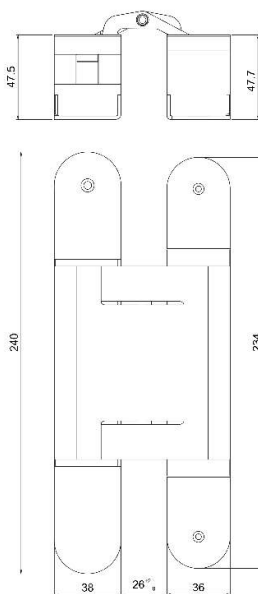

## CH300-240 : 3D Adjustable Concealed Hinge

CHS300	
Door	Wood door, steel door, profile door, folding door
Load capacity	300kg
Standard	EN 1935:2016
Length	240mm
Min. door thickness	Not less than 45mm
Opening angle	Up to 180 degrees
Continuously adjustable in 3-Dimensions	Side: + / - 3mm Height: + / - 3mm Depth: + / - 1 mm
Handed	Non-handed designe
Material	SUS304
Finish	SS, PS, AB, PVD
Quantity for single door	2pcs
The 3rd hinge will increase loading capacity by 20%. Please refer to the instructions	

# CH200-240:

CH200	
Door	Wood door, steel door, profile door, folding door
Load capacity	200kg
Standard	EN1935:2016
Length	240mm
Min door thickness	Not less than 45mm
Opening angle	Up to 180 degrees
Continuously adjustable in 3-Dimensions	Side: +/- 3mm Height: +/- 3mm Depth: +/- 1.5mm
Handed	Non-handed design
Material	SUS304
Finish	SS, PS, AB, PVD
Quantity for single door	2pcs
	The 3rd hinge will increase loading capacity by 20% Please refer to the instructions

# CH120-185:

CH120	
Door	Wood door, steel door, profile door, folding door
Load capacity	120kg
Standard	EN1935:2016
Length	185mm
Min door thickness	Not less than 35mm
Opening angle	Up to 180 degrees
Continuously adjustable in 3-Dimensions	Side: + / - 3mm Height: + / - 3mm Depth: + / - 2mm
Handed	Non-handed design
Material	SUS304
Finish	SS, PS, AB, PVD
Quantity for single door	2pcs
	The 3rd hinge will increase loading capacity by 20% Please refer to the instructions