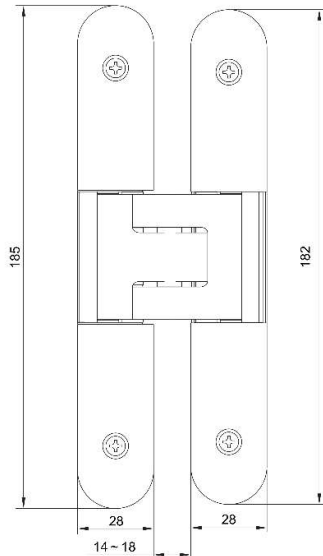

Certificate:
1) EN1935
2) EN1634-1, Fire rated