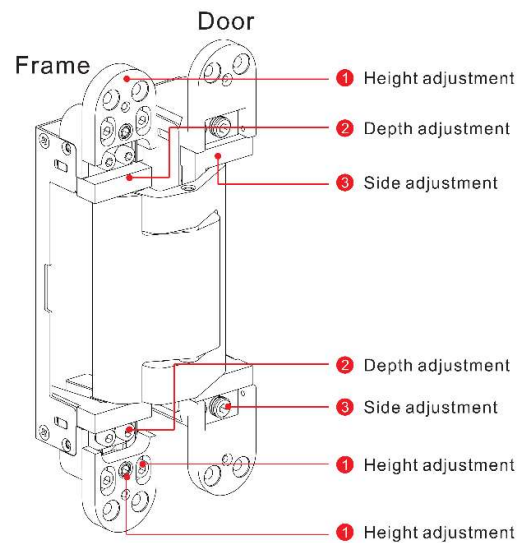

# Concealed Hinges:

GAOS Concealed hinges provide an ideal solution for flawless closure. Our 3D adjustable concealed hinges comply with DIN - EN standards.

## CH300-240 : 3D Adjustable Concealed Hinge

CHS300	
Door	Wood door, steel door, profile door, folding door
Load capacity	300kg
Standard	EN 1935:2016
Length	240mm
Min. door thickness	Not less than 45mm
Opening angle	Up to 180 degrees
Continuously adjustable in 3-Dimensions	Side: + / - 3mm Height: + / - 3mm Depth: + / - 1 mm
Handed	Non-handed designe
Material	SUS304
Finish	SS, PS, AB, PVD
Quantity for single door	2pcs
The 3rd hinge will increase loading capacity by 20%. Please refer to the instructions	

# CH200-240:

CH200	
Door	Wood door, steel door, profile door, folding door
Load capacity	200kg
Standard	EN1935:2016
Length	240mm
Min door thickness	Not less than 45mm
Opening angle	Up to 180 degrees
Continuously adjustable in 3-Dimensions	Side: +/- 3mm Height: +/- 3mm Depth: +/- 1.5mm
Handed	Non-handed design
Material	SUS304
Finish	SS, PS, AB, PVD
Quantity for single door	2pcs
	The 3rd hinge will increase loading capacity by 20% Please refer to the instructions

# CH120-185:

CH120	
Door	Wood door, steel door, profile door, folding door
Load capacity	120kg
Standard	EN1935:2016
Length	185mm
Min door thickness	Not less than 35mm
Opening angle	Up to 180 degrees
Continuously adjustable in 3-Dimensions	Side: + / - 3mm Height: + / - 3mm Depth: + / - 2mm
Handed	Non-handed design
Material	SUS304
Finish	SS, PS, AB, PVD
Quantity for single door	2pcs
	The 3rd hinge will increase loading capacity by 20% Please refer to the instructions